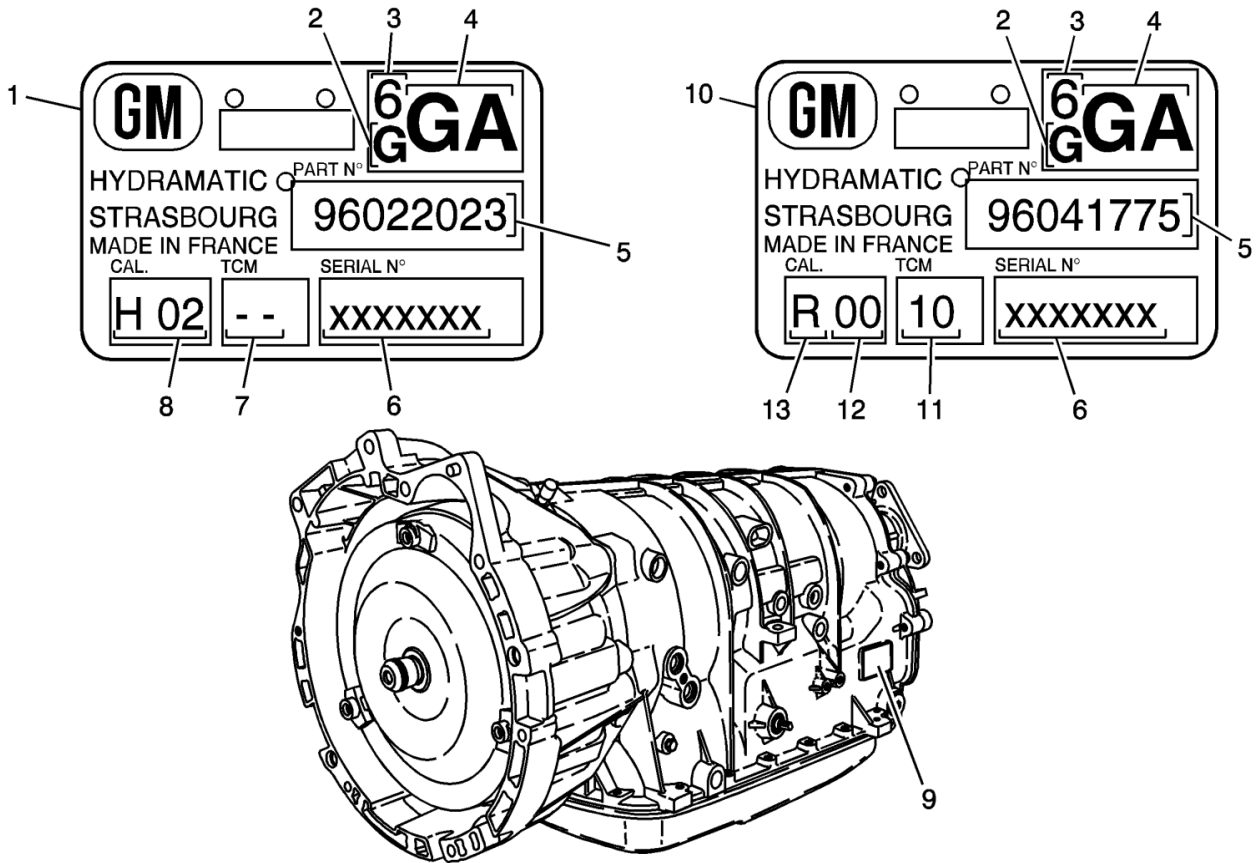

# **2004 - 2009 Cadillac XLR: 5L50-E Transmission Identification and VIN Derivative Location**

**Transmission ID and VIN Derivative Location  
(5L40-E/5L50-E)**

- (1)
- (2)

Production or Service New  
Transmission Family– G for 5L40 and

- (2) Z for 5L50  
Transmission Family– G for 5L40 and  
Z for 5L50
- (3) Model Year 6 = 2006
- (3) Model Year 6 = 2006
- (4) Alpha Code
- (4) Alpha Code
- (5) Part Number
- (5) Part Number
- (6) Serial Number
- (6) Serial Number
- (7) Empty
- (8) Calibration Code
- (9) ID Tag Location
- (10) Remanufactured
- (11) Remanufactured Date– Week
- (12) Remanufactured Date– Year
- (13) R = Remanufactured

Online URL:

<https://www.xlr-net.com/knowledgebase/article/2004-2009-cadillac-xlr-5l50-e-transmission-identification-and-vin-derivative-location-17.html>