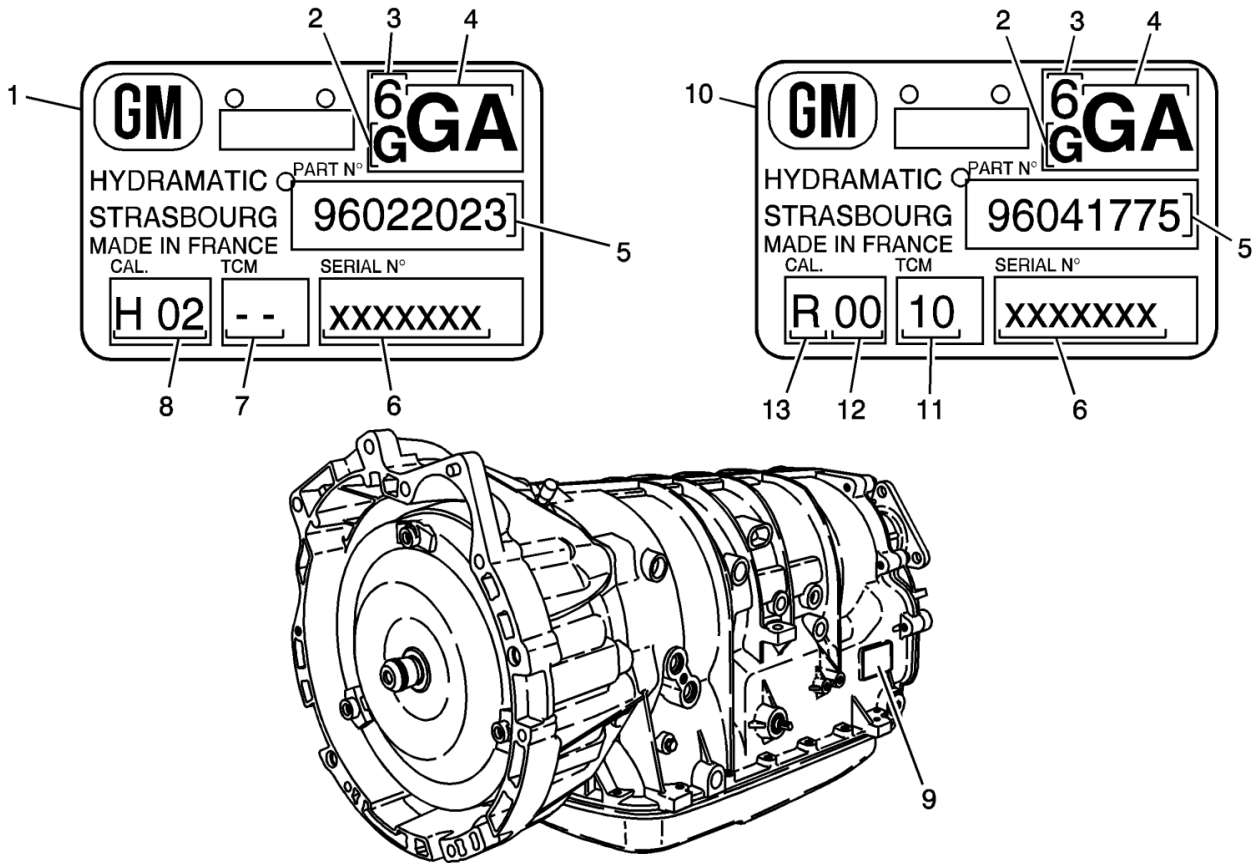

2004 - 2009 Cadillac XLR: 5L50-E Transmission Identification and VIN Derivative Location

**Transmission ID and VIN Derivative Location
(5L40-E/5L50-E)**

- (1)
- (2)

Production or Service New
Transmission Family– G for 5L40 and

- (2) Z for 5L50
Transmission Family– G for 5L40 and
Z for 5L50
- (3) Model Year 6 = 2006
- (3) Model Year 6 = 2006
- (4) Alpha Code
- (4) Alpha Code
- (5) Part Number
- (5) Part Number
- (6) Serial Number
- (6) Serial Number
- (7) Empty
- (8) Calibration Code
- (9) ID Tag Location
- (10) Remanufactured
- (11) Remanufactured Date– Week
- (12) Remanufactured Date– Year
- (13) R = Remanufactured

Online URL:

<https://www.xlr-net.com/knowledgebase/article/2004-2009-cadillac-xlr-5l50-e-transmission-identification-and-vin-derivative-location-17.html>